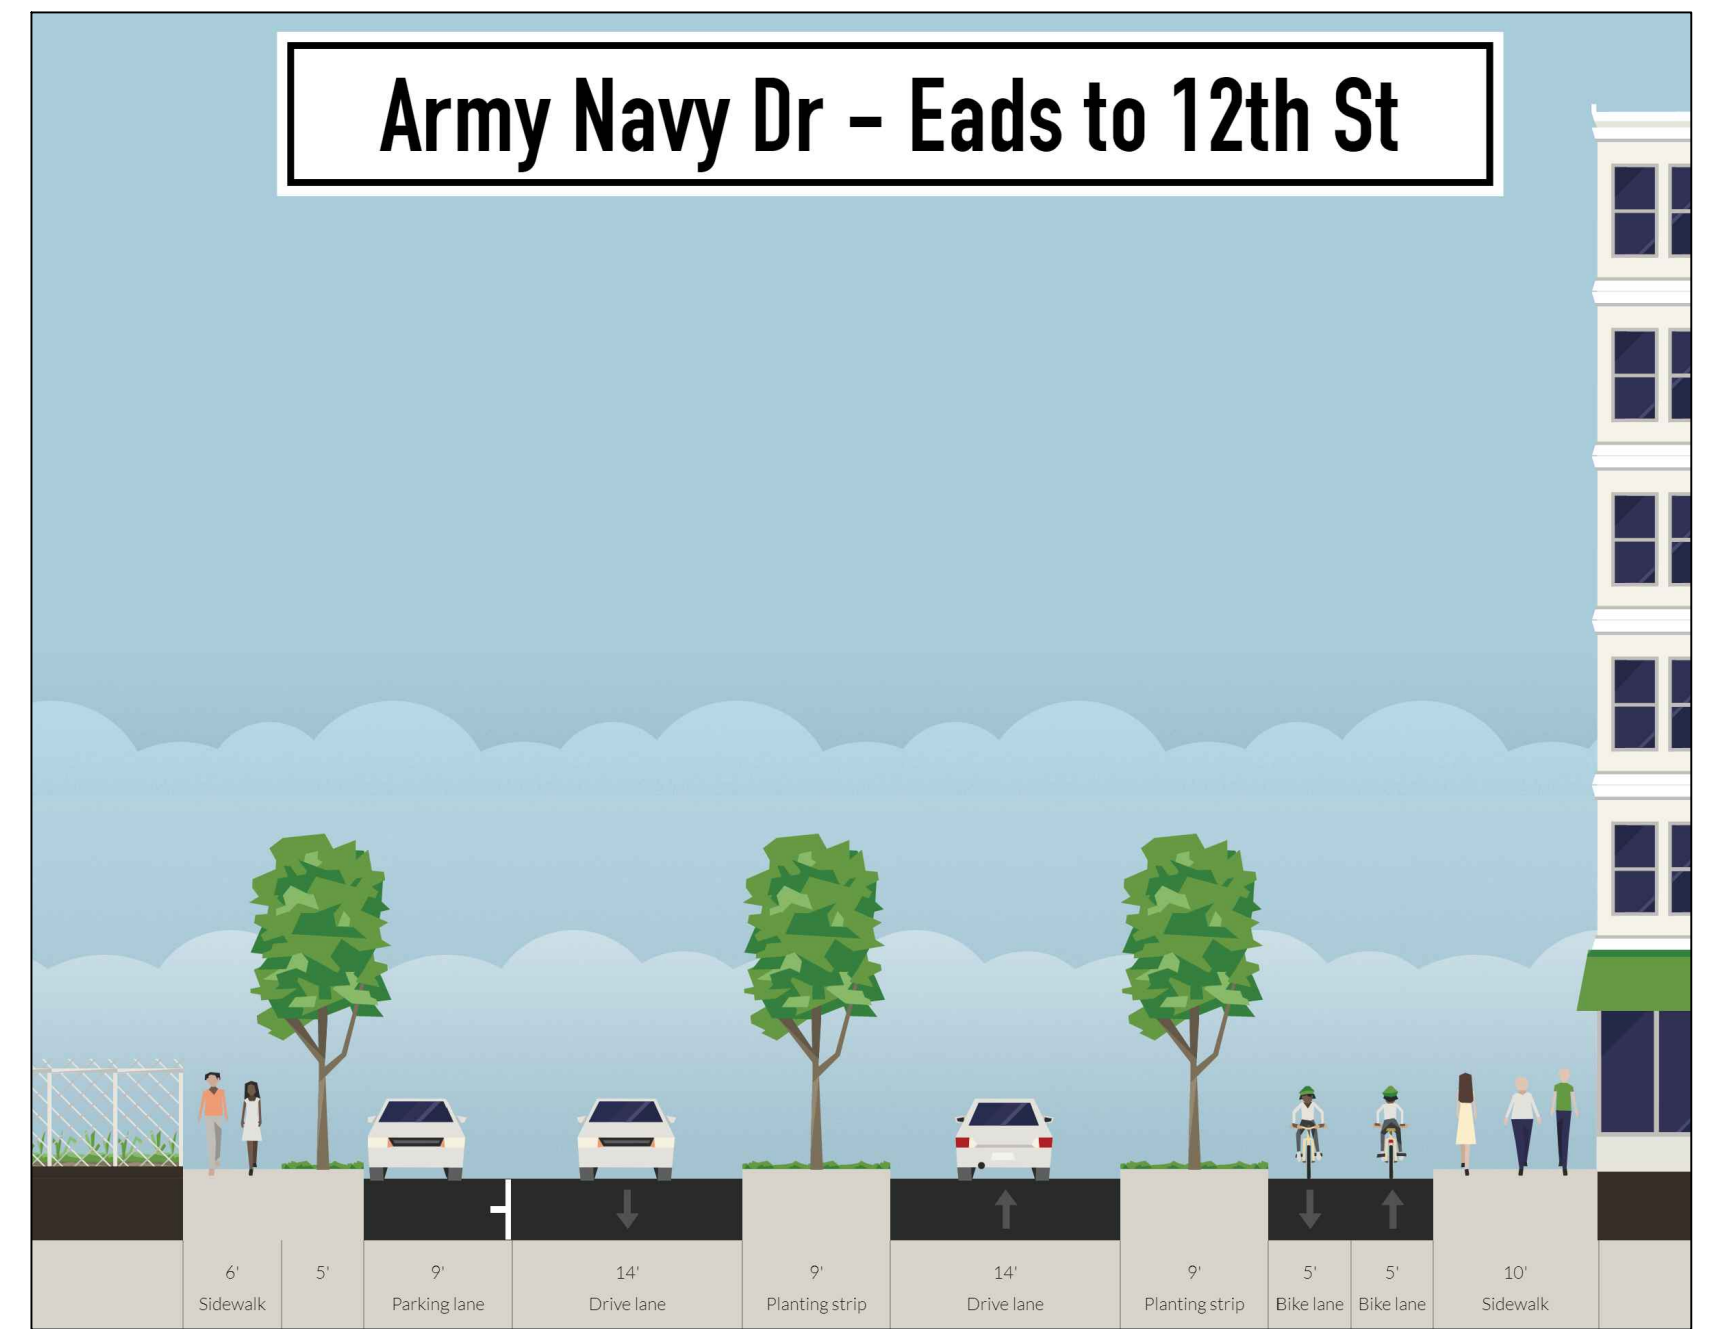

# Existing Cross Sections

S. Joyce St to S. Hayes St

S. Hayes St to S. Eads St

S. Eads St to 12th St S.

# Proposed Cross Sections

S. Joyce St to S. Hayes St

S. Hayes St to S. Eads St

S. Eads St to 12th St S.

# Army Navy Drive Complete Streets

Future Layout

NOT TO SCALE

Date: January 31, 2018