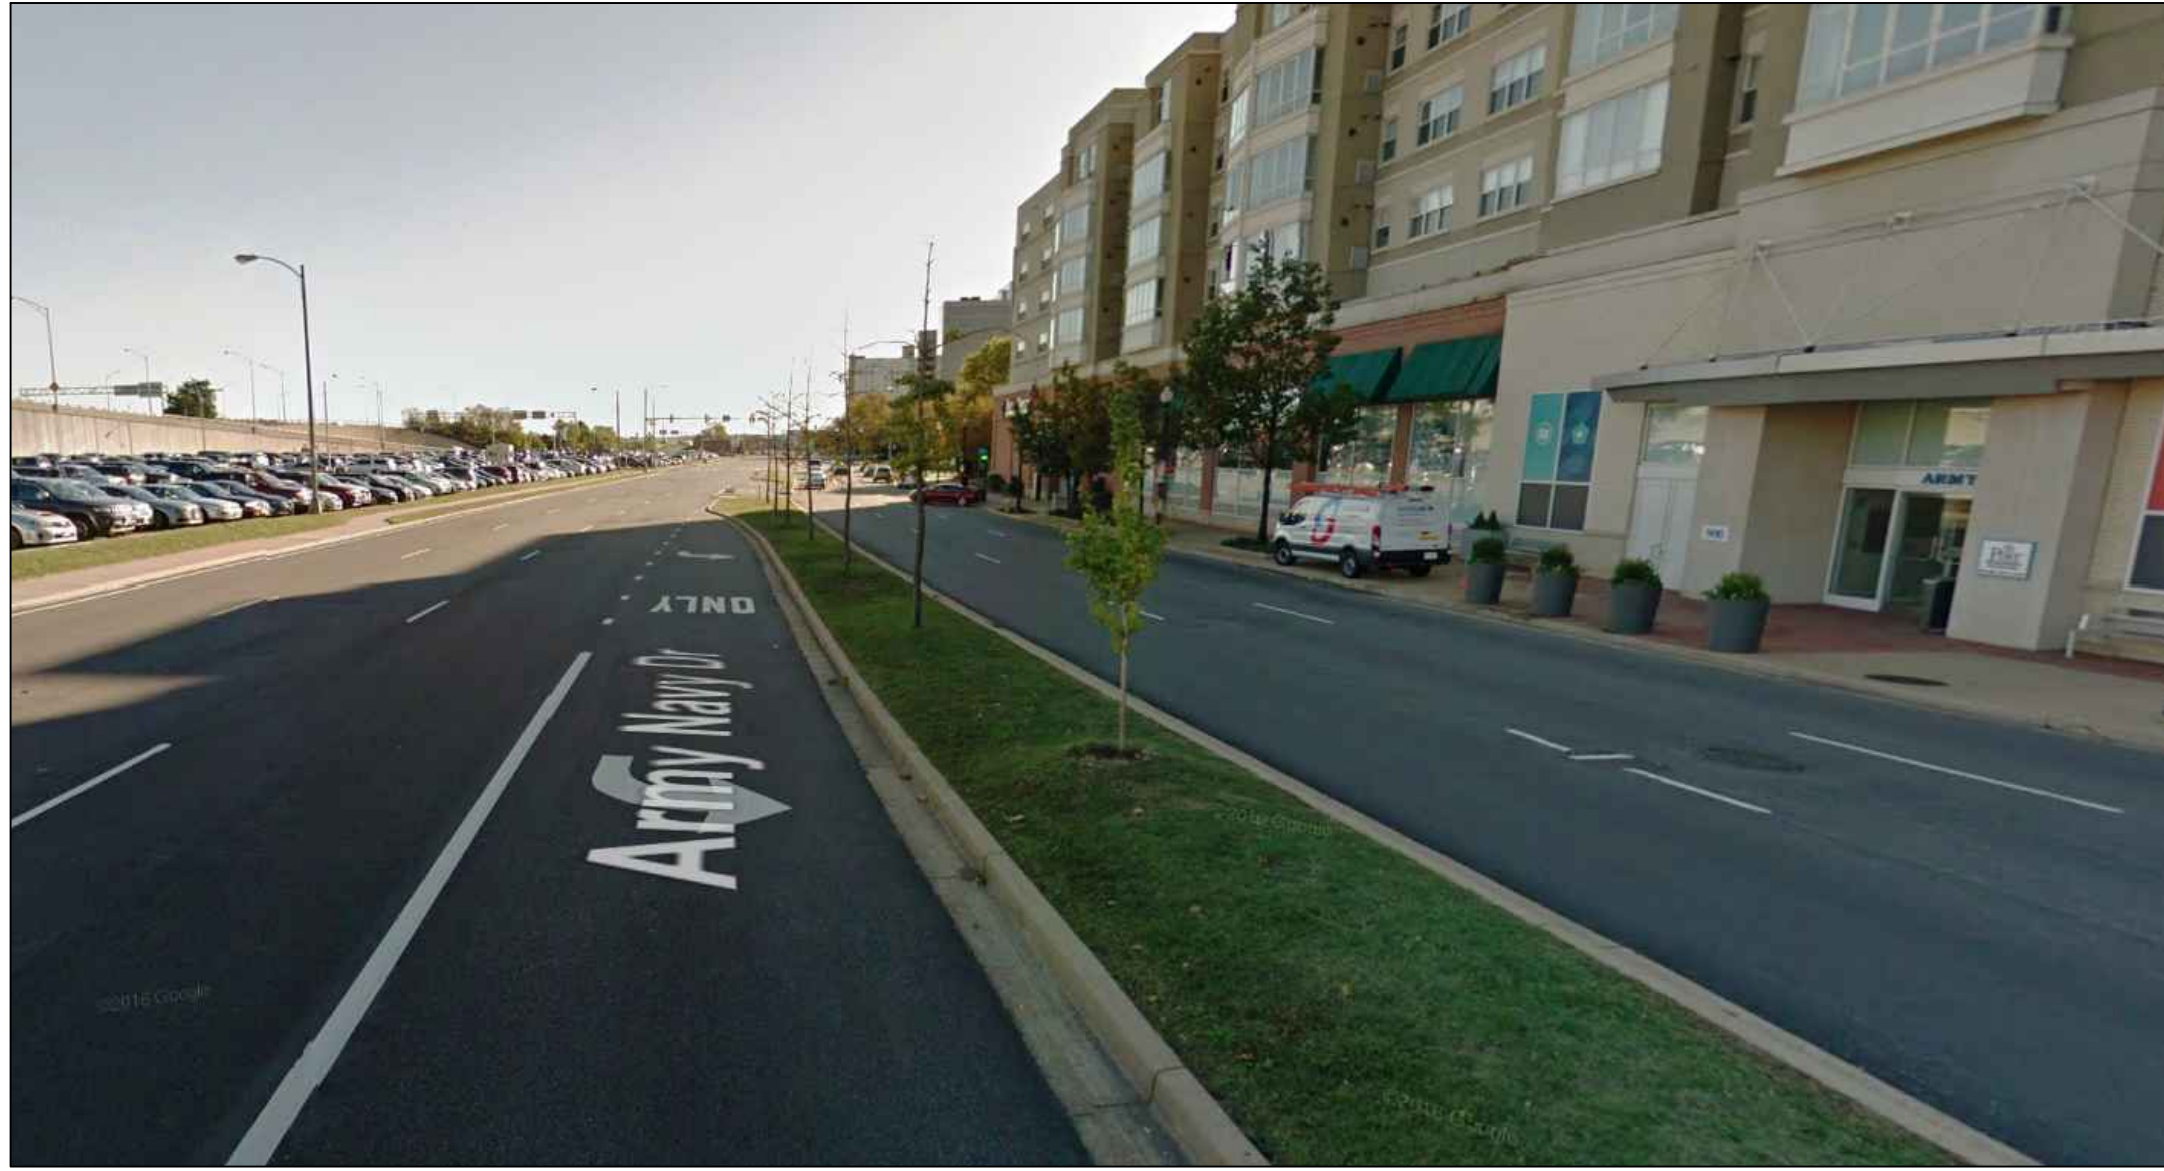

# Existing Cross Sections

S. Joyce St to S. Hayes St

S. Hayes St to S. Eads St

S. Eads St to 12th St S.

# Proposed Cross Sections

S. Joyce St to S. Hayes St

S. Hayes St to S. Eads St

S. Eads St to 12th St S.

# Army Navy Drive Complete Streets

Future Layout

NOT TO SCALE

Date: January 31, 2018