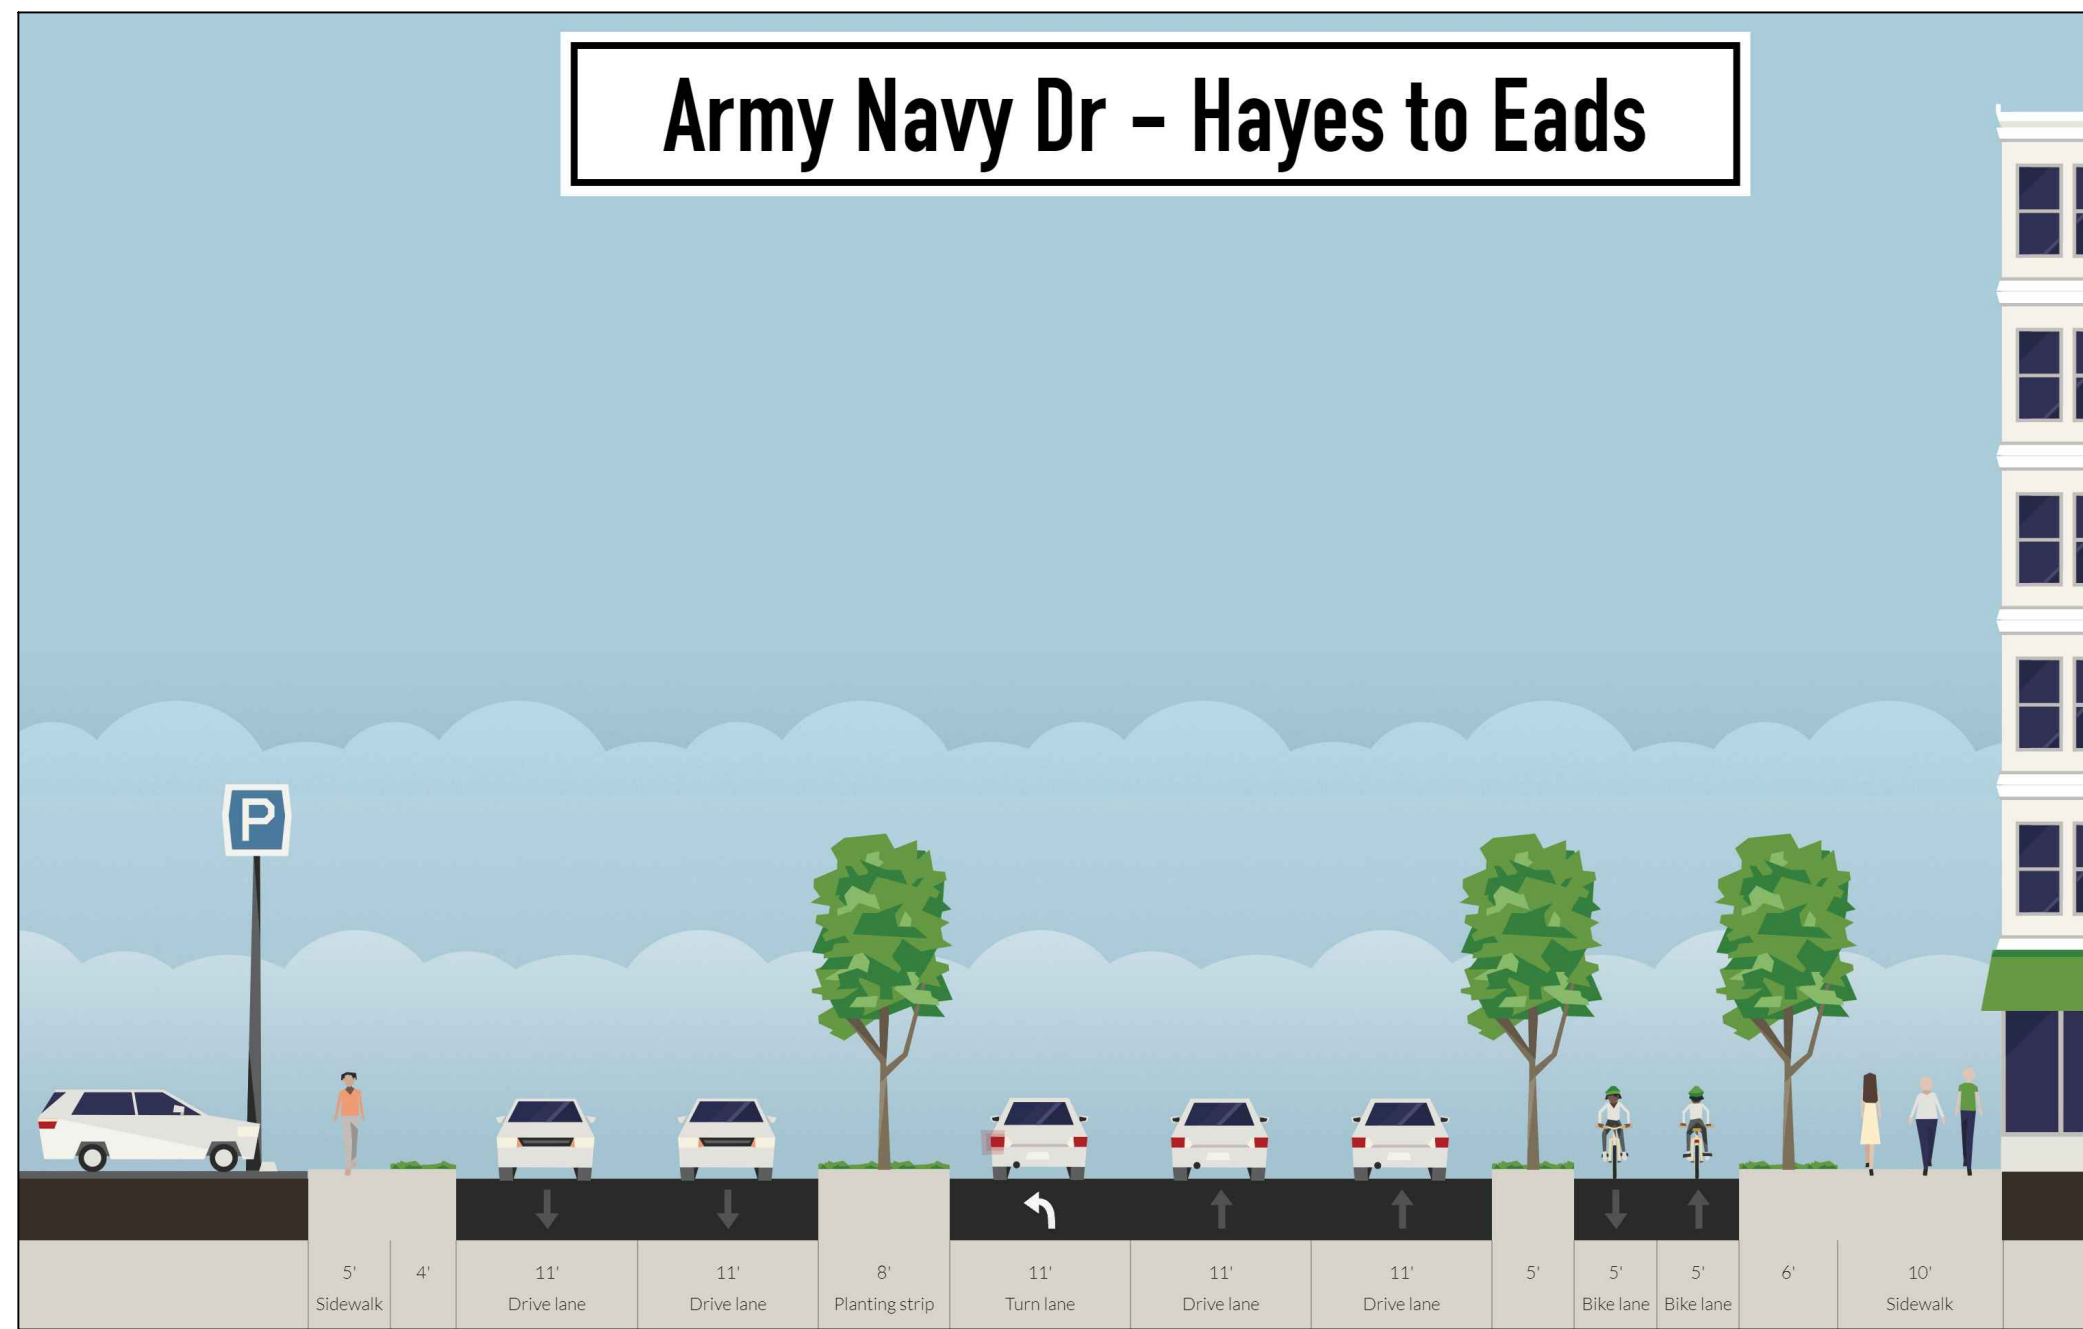

# Existing Cross Sections

S. Joyce St to S. Hayes St

S. Hayes St to S. Eads St

S. Eads St to 12th St S.

# Proposed Cross Sections

S. Joyce St to S. Hayes St

S. Hayes St to S. Eads St

S. Eads St to 12th St S.

# Army Navy Drive Complete Streets

Future Layout

NOT TO SCALE

Date: January 31, 2018