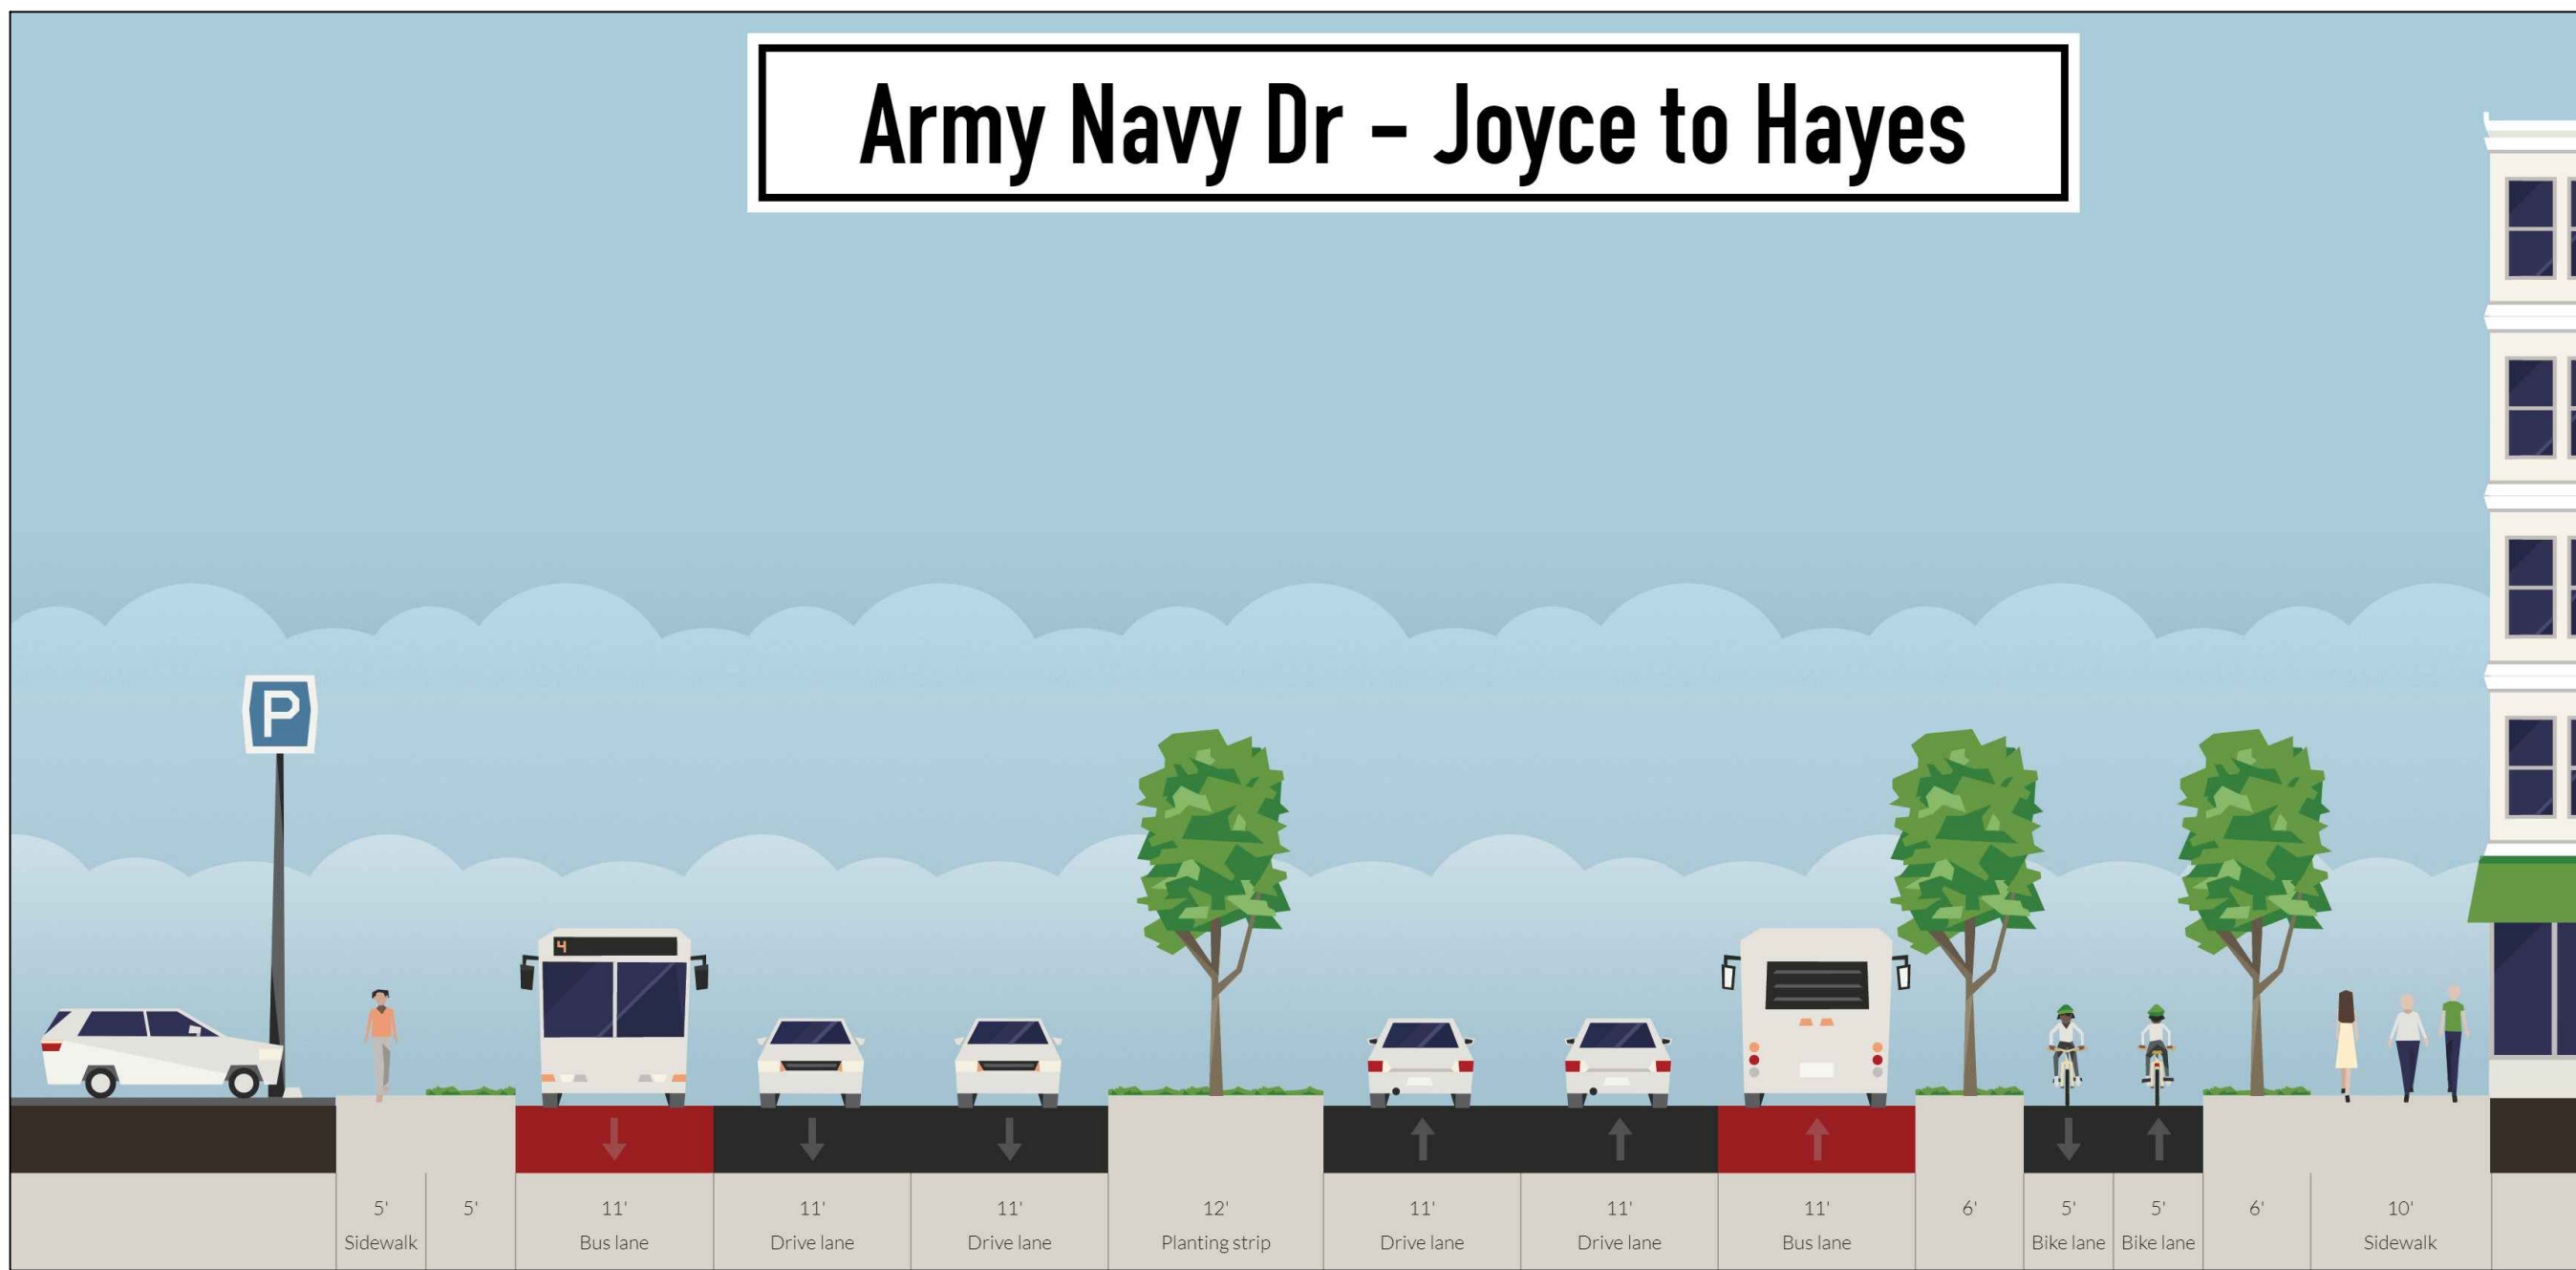

# Existing Cross Sections

S. Joyce St to S. Hayes St

S. Hayes St to S. Eads St

S. Eads St to 12th St S.

# Proposed Cross Sections

S. Joyce St to S. Hayes St

S. Hayes St to S. Eads St

S. Eads St to 12th St S.

# Army Navy Drive Complete Streets

Future Layout

NOT TO SCALE

Date: January 31, 2018